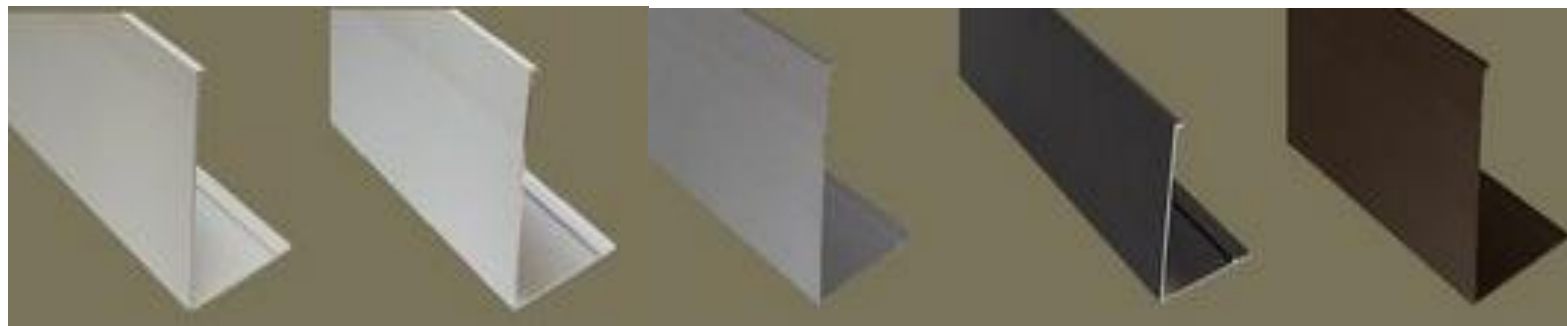

SERENITY ROLLER SHADE 3" AND 4" FASCIA COLORS

Alabaster

White

Anodized Aluminum

Black

Bronze

Actual colors may vary from the picture, fascia samples are provided for color verification