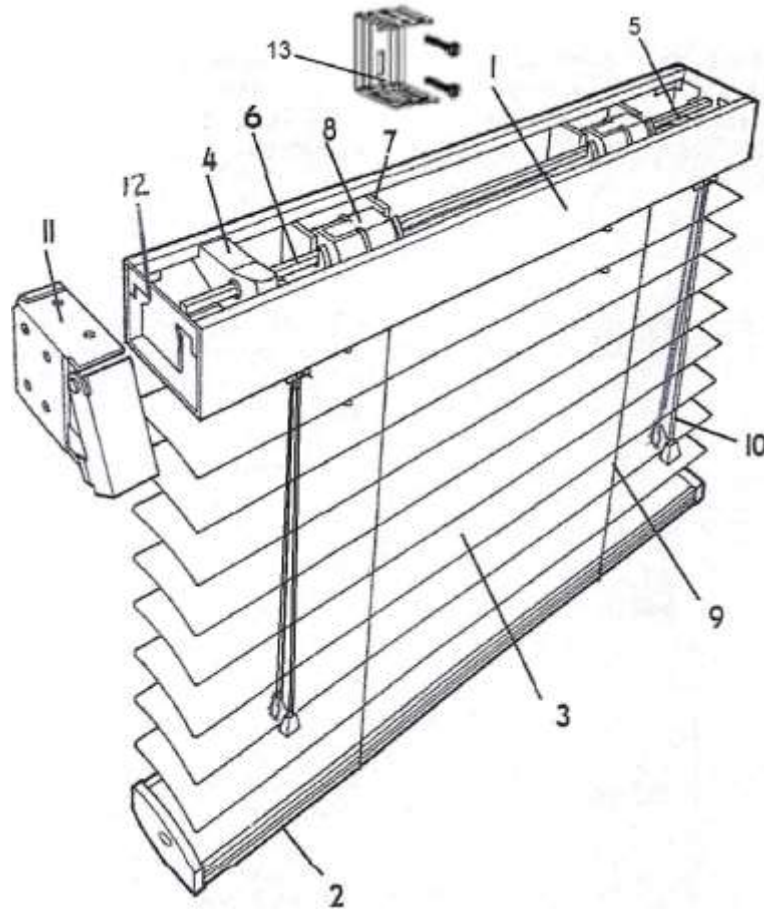

CACO, Inc., Window Fashions

P.O. Box 5547 • Johnson City, TN 37602

2" PVC Fashions Plus

Shop Drawing

- | | |
|-------------------------------|-----------------------------------|
| 1. 2" x 2" Steel head rail | 8. Tape drum |
| 2. Steel enclosed bottom rail | 9. Braided support ladder |
| 3. 2" Curved PVC slat | 10. Lift cord with tassels |
| 4. Cord tilter | 11. Steel hinged mounting bracket |
| 5. Crash-proof cord lock | 12. Head rail end stiffeners |
| 6. Steel tilt rod | 13. Center support bracket |
| 7. Tape drum support | |