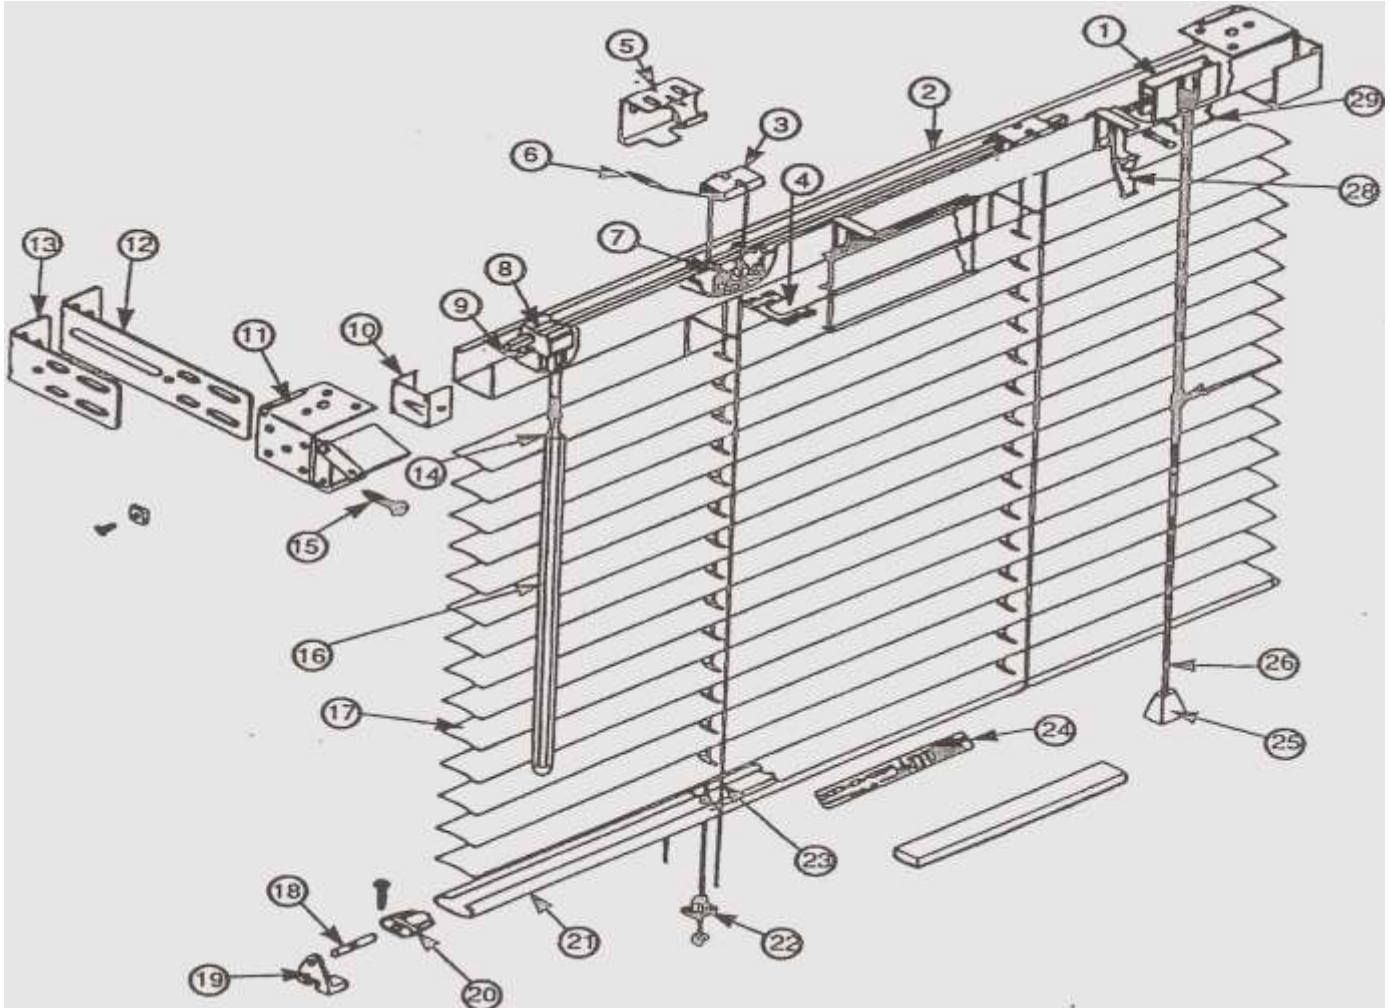

CACO Inc., Window Fashions
PO Box 5547 • Johnson City Tennessee 37602

Shop Drawing

Malibu Blind

- | | | |
|------------------------------|--------------------------|--------------------|
| 1. Cord lock | 14. Wand connector | 28. Valance clip |
| 2. Head rail | 15. Installation screw | 29. Cord separator |
| 3. Tape drum | 16. Wand | |
| 4. Slat clip | 17. Slat | |
| 5. Center support | 18. Hold down pin | |
| 6. Ladder clip | 19. Hold down bracket | |
| 7. Tape drum support | 20. Bottom rail end plug | |
| 8. Tilter | 21. Bottom rail | |
| 9. Tilt rod | 22. Bottom plug | |
| 10. Head rail end stiffener | 23. Braided ladder | |
| 11. Mounting bracket | 24. Warning label | |
| 12. Long extension (5") | 25. Tassel | |
| 13. Short extension (2 7/8") | 26. Lift cord | |