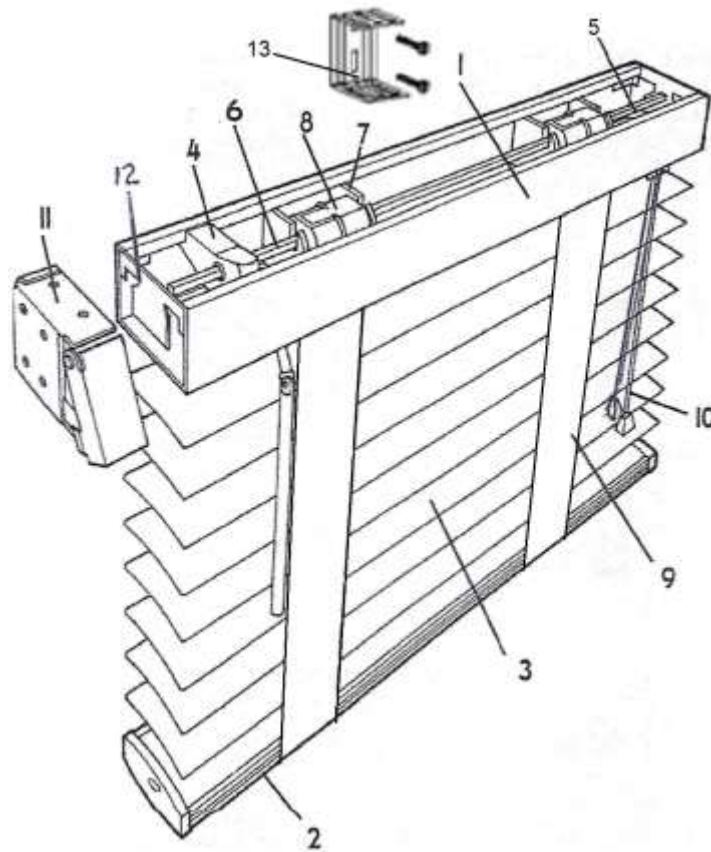

## 2" Aluminum Maxi Blind with 1 ½" Cloth or Vinyl Tapes

Shop Drawing

1. 2" x 2" Steel head rail
2. Steel enclosed bottom rail
3. 2" Aluminum 8 gauge slat
4. Wand tilter
5. Crash-proof cord lock
6. Steel tilt rod
7. Tap Drum Support
8. Tape drum
9. 1 ½" Cloth Tape( 1" optional)
10. Lift cord with tassels
11. Steel hinged mounting bracket
12. Head rail end stiffeners
13. Center support bracket