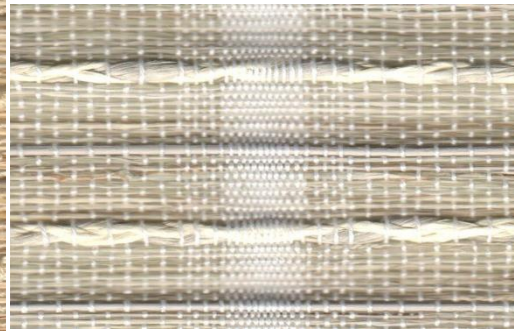

BJ3612 - Classic Braid Silver