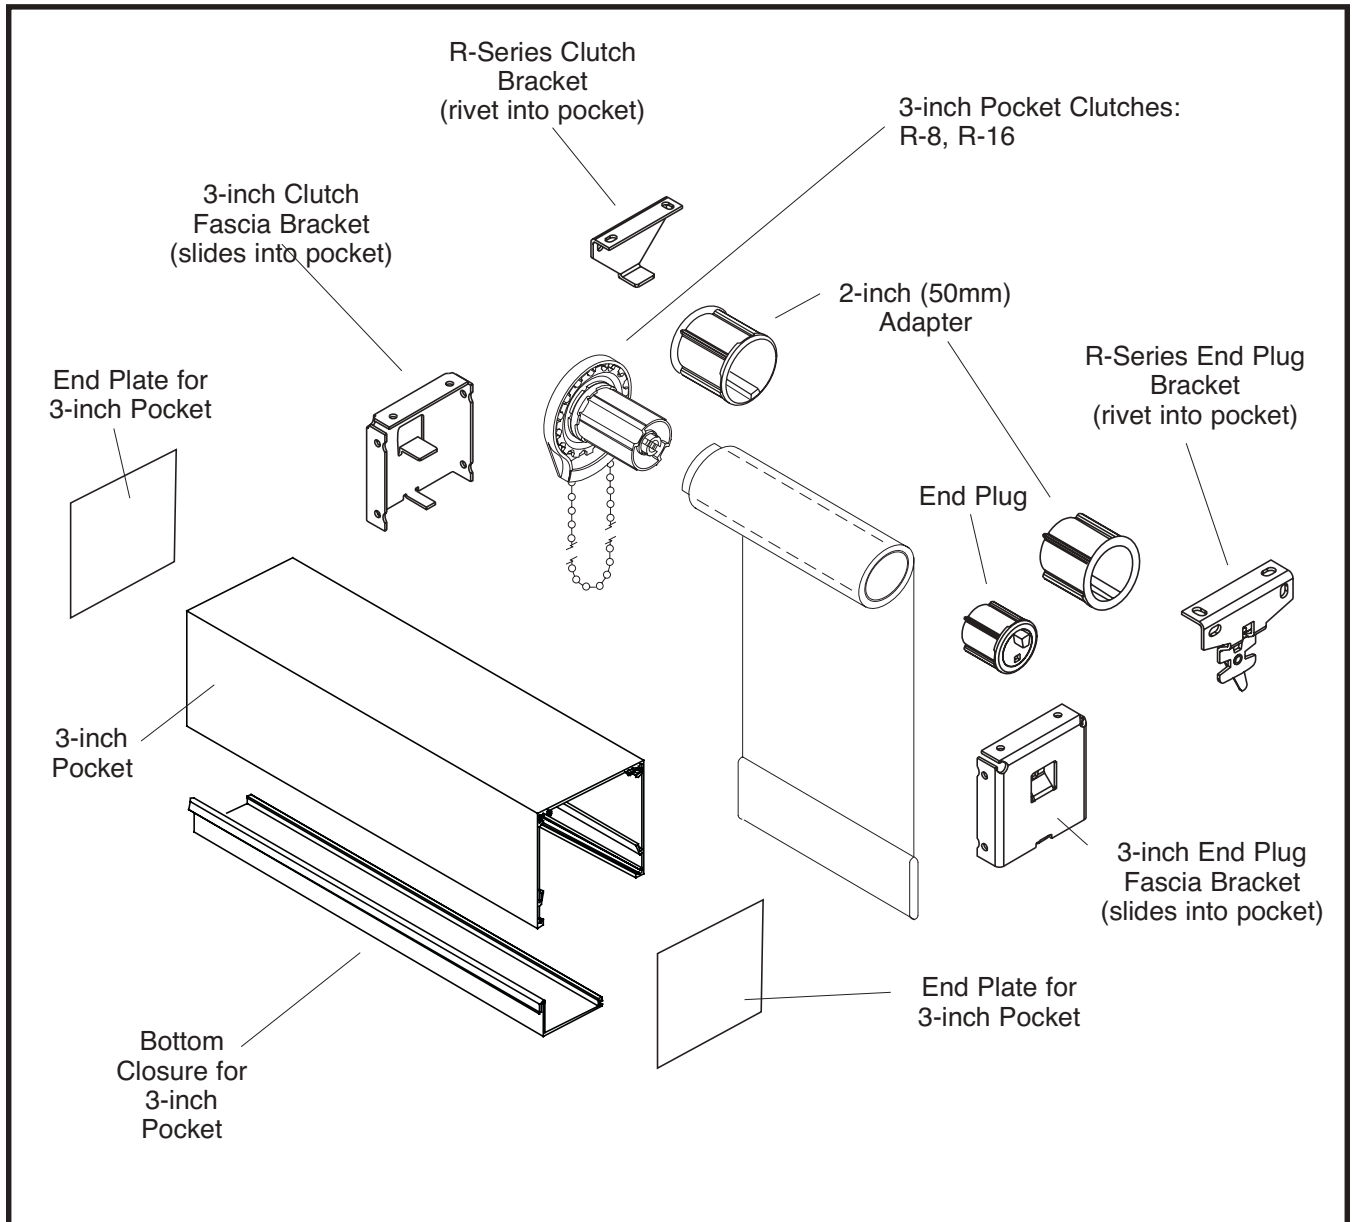

3-inch Pocket System

3" Pocket Max Roll Size 2.40 inches

Sunscreen Fabric	Max Drop
ShearWeave® 2000 on 1.25" tube	168"
ShearWeave® 2000 on 1.50" tube	144"
ShearWeave® 4000 on 1.25" tube	84"
ShearWeave® 4000 on 1.50" tube	72"

Note: The roll size calculation does not take into consideration tube deflection.