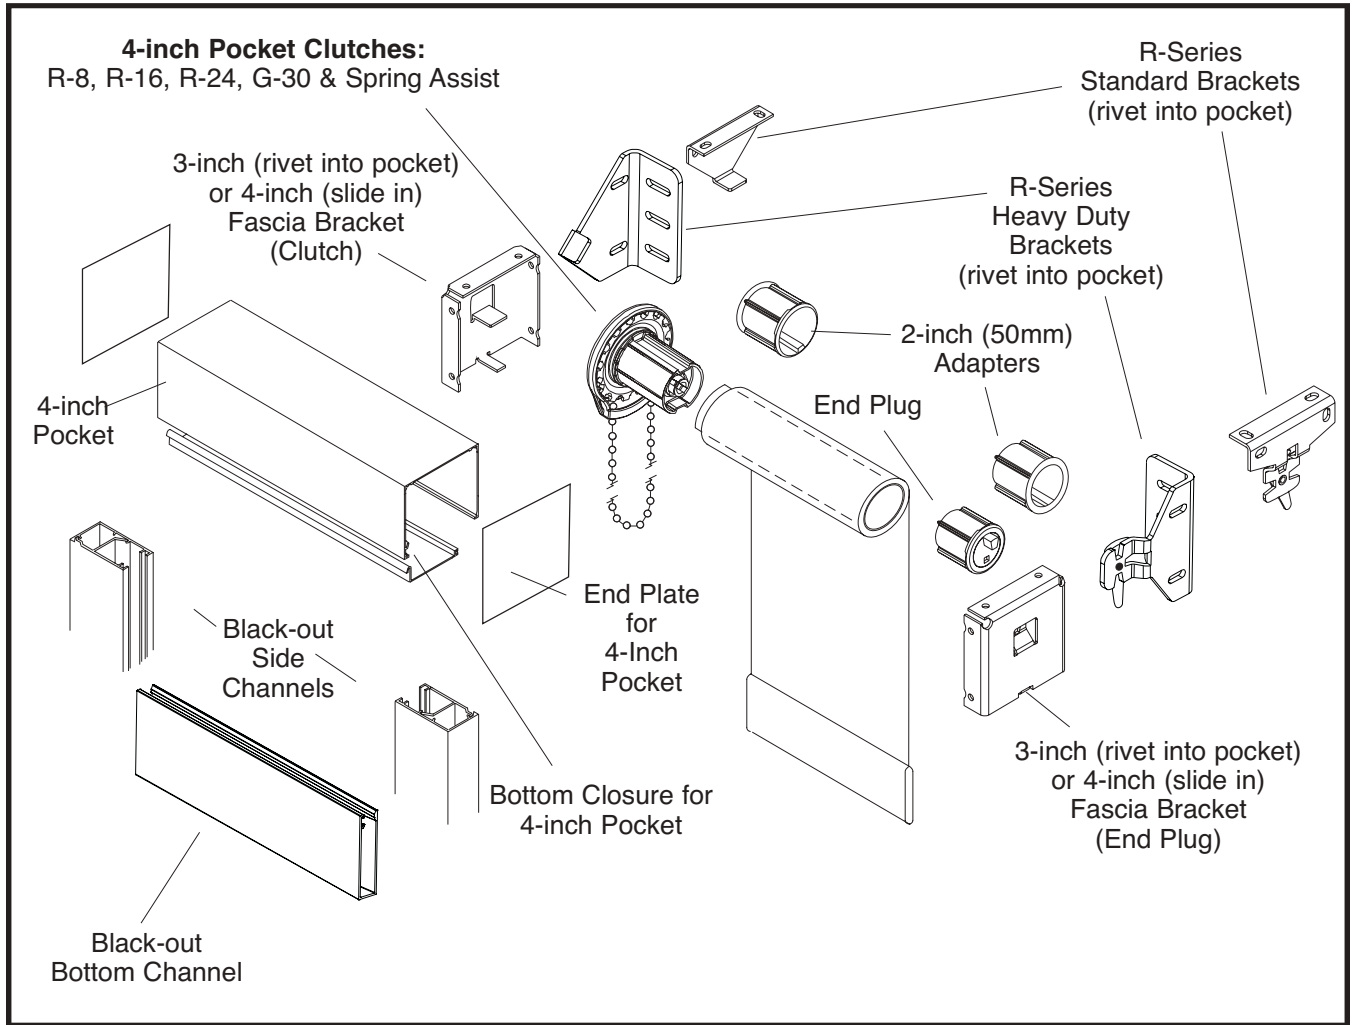

4-inch Pocket & Blackout System

4" Pocket Max Roll Size 3.40 inches

Sunscreen Fabric	Max Drop
ShearWeave® 2000 on 1.50" tube	over 192"
ShearWeave® 2000 on 2.00" tube	over 192"
ShearWeave® 4000 on 1.50" tube	180"
ShearWeave® 4000 on 2.00" tube	144"

Note: The roll size calculation does not take into consideration tube deflection.