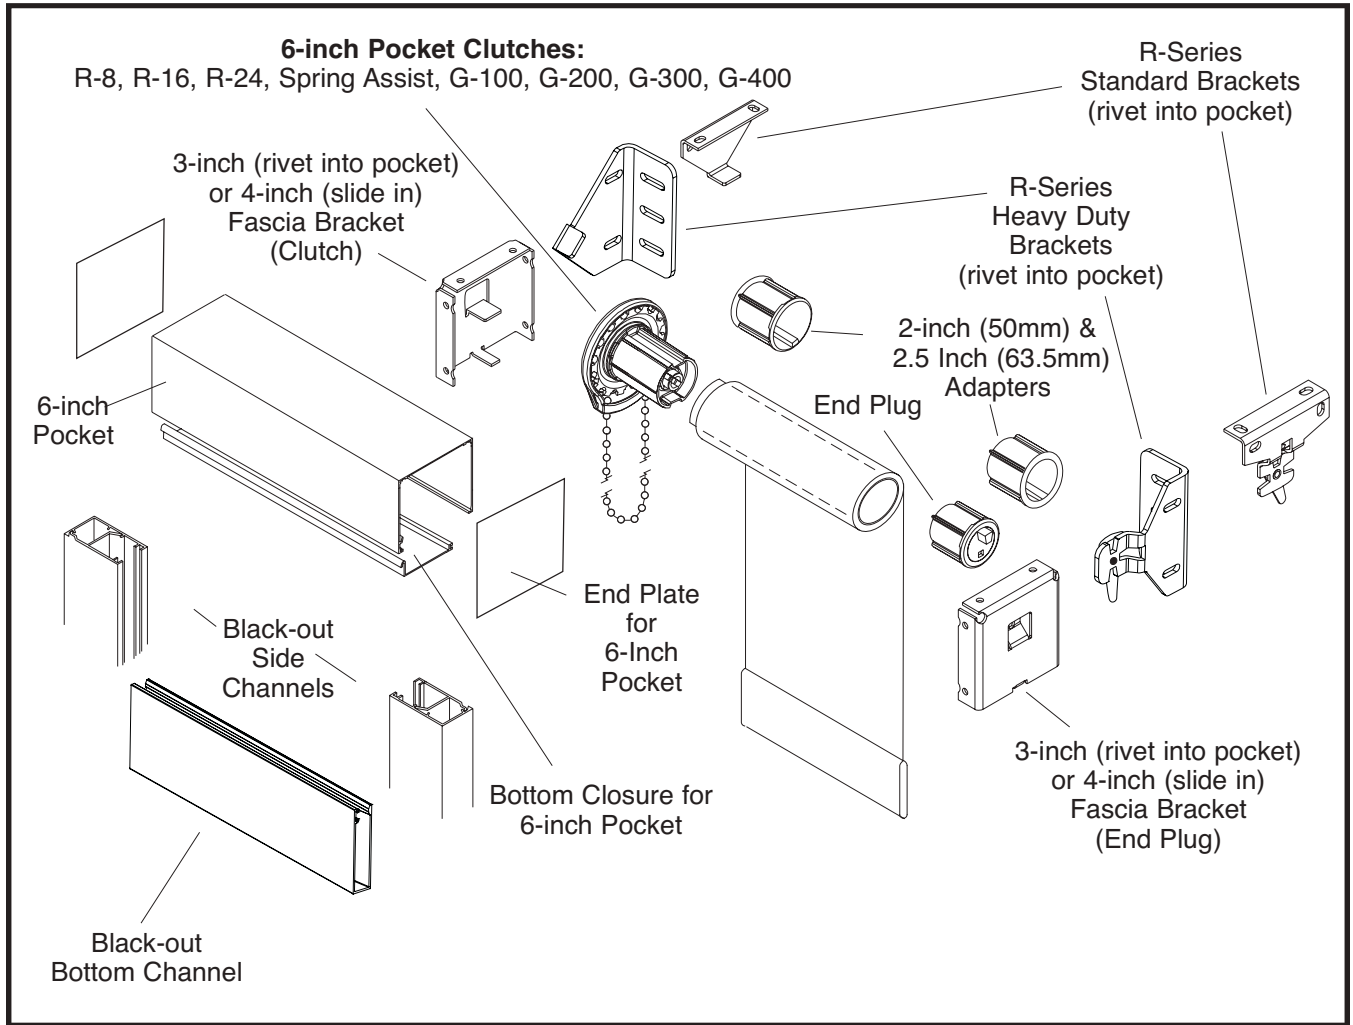

# 6-inch Pocket & Blackout System

## 6" Pocket Max Roll Size 5.0 inches

Sunscreen Fabric	Max Drop
ShearWeave® 2000 on 1.50" tube ShearWeave® 2000 on 2.00" tube	over 240" over 240"
ShearWeave® 4000 on 1.50" tube ShearWeave® 4000 on 2.00" tube	over 240" over 240"
ShearWeave® 4000 on 2.50" tube	360"
ShearWeave® 4000 on 3.0" tube	318"

**Note:** The roll size calculation does not take into consideration tube deflection or weight versus width issues.