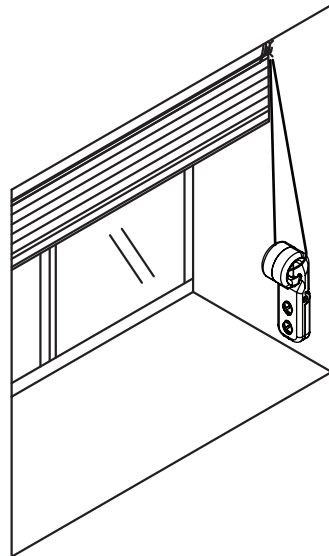

CLUTCH CELLULAR SHADE INSTALLATION INSTRUCTION

Number of parts included for each shade:

Shade width	# of Brackets	Screw
5 ~ 47.9"	2	4
48" ~ 72.9"	3	6
73" ~ 95.9"	4	8
96" ~ 120.9"	5	10
121" ~ 144"	6	12

Outside Mount

Inside Mount

⚠ WARNING/ ADVERTENCIA

Window blind cord can STRANGLE your child. To prevent strangulation, purchase cordless products or products with inaccessible cords.

La cuerda de la persiana puede ESTRANGULAR a su niño. Para evitar el estrangulamiento, compre alternativas cuerda o productos con cuerdas inaccesibles.