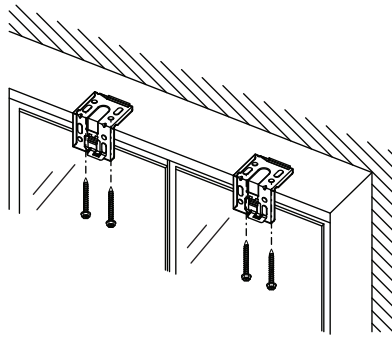

CLUTCH CELLULAR SHADE INSTALLATION INSTRUCTION

Number of parts included for each shade:

Shade width	# of Brackets	Screw
5 ~ 47.9"	2	4
48" ~ 72.9"	3	6
73" ~ 95.9"	4	8
96" ~ 120.9"	5	10
121" ~ 144"	6	12

Outside Mount

Inside Mount

⚠ WARNING/ ADVERTENCIA

Window blind cord can STRANGLE your child. To prevent strangulation, purchase cordless products or products with inaccessible cords.

La cuerda de la persiana puede ESTRANGULAR a su niño. Para evitar el estrangulamiento, compre alternativas cuerda o productos con cuerdas inaccesibles.