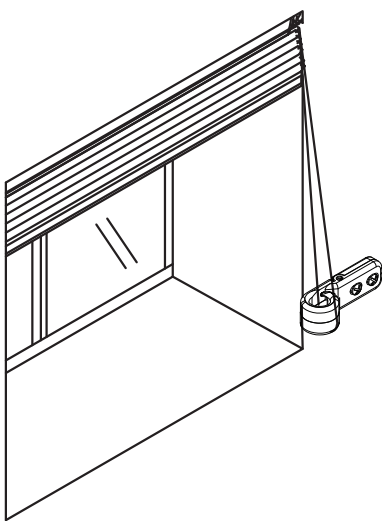

CLUTCH CELLULAR SHADE INSTALLATION INSTRUCTION

Number of parts included for each shade:

Shade width	# of Brackets	Screw
5 ~ 47.9"	2	4
48" ~ 72.9"	3	6
73" ~ 95.9"	4	8
96" ~ 120.9"	5	10
121" ~ 144"	6	12

Outside Mount

Inside Mount

⚠ WARNING/ ADVERTENCIA

Window blind cord can STRANGLE your child. To prevent strangulation, purchase cordless products or products with inaccessible cords.

La cuerda de la persiana puede ESTRANGULAR a su niño. Para evitar el estrangulamiento, compre alternativas cuerda o productos con cuerdas inaccesibles.