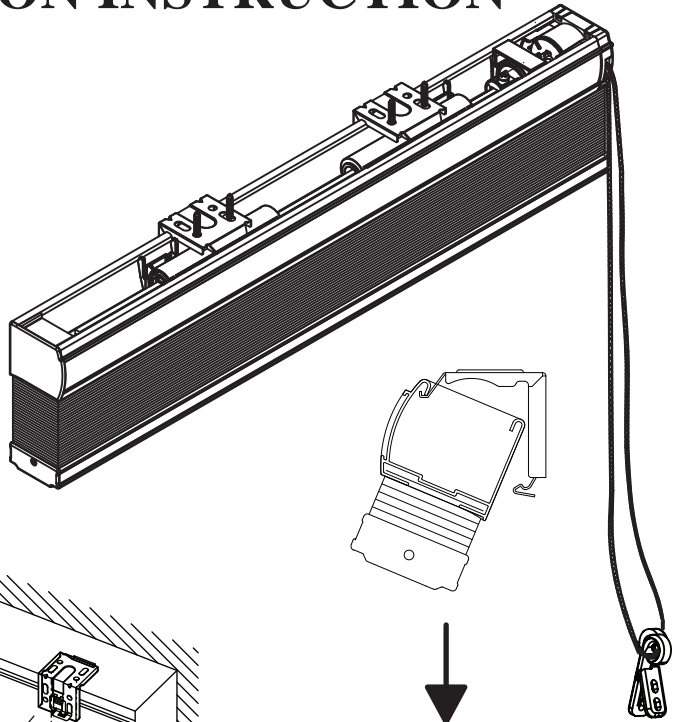

CLUTCH CELLULAR SHADE INSTALLATION INSTRUCTION

Number of parts included for each shade:

Shade width	# of Brackets	Screw
5 ~ 47.9"	2	4
48" ~ 72.9"	3	6
73" ~ 95.9"	4	8
96" ~ 120.9"	5	10
121" ~ 144"	6	12

Outside Mount

Inside Mount

⚠ WARNING/ ADVERTENCIA

Window blind cord can STRANGLE your child. To prevent strangulation, purchase cordless products or products with inaccessible cords.

La cuerda de la persiana puede ESTRANGULAR a su niño. Para evitar el estrangulamiento, compre alternativas cuerda o productos con cuerdas inaccesibles.

IMPORTANT NOTE: CORD TENSIONER MUST BE MOUNTED ON THE WALL TO ENSURE SAFE OPERATION.

Please allow 24 hours for your shade to drop to its actual height when first installed due to the nature of the fabric.