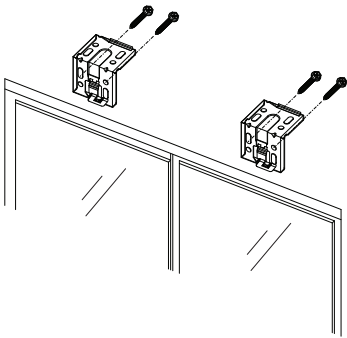

CLUTCH CELLULAR SHADE INSTALLATION INSTRUCTION

Number of parts included for each shade:

Shade width	# of Brackets	Screw
5 ~ 47.9"	2	4
48" ~ 72.9"	3	6
73" ~ 95.9"	4	8
96" ~ 120.9"	5	10
121" ~ 144"	6	12

Outside Mount

Inside Mount

⚠ WARNING/ ADVERTENCIA

Window blind cord can STRANGLE your child. To prevent strangulation, purchase cordless products or products with inaccessible cords.

La cuerda de la persiana puede ESTRANGULAR a su niño. Para evitar el estrangulamiento, compre alternativas cuerda o productos con cuerdas inaccesibles.

IMPORTANT NOTE: CORD TENSIONER MUST BE MOUNTED ON THE WALL TO ENSURE SAFE OPERATION.

Please allow 24 hours for your shade to drop to its actual height when first installed due to the nature of the fabric.