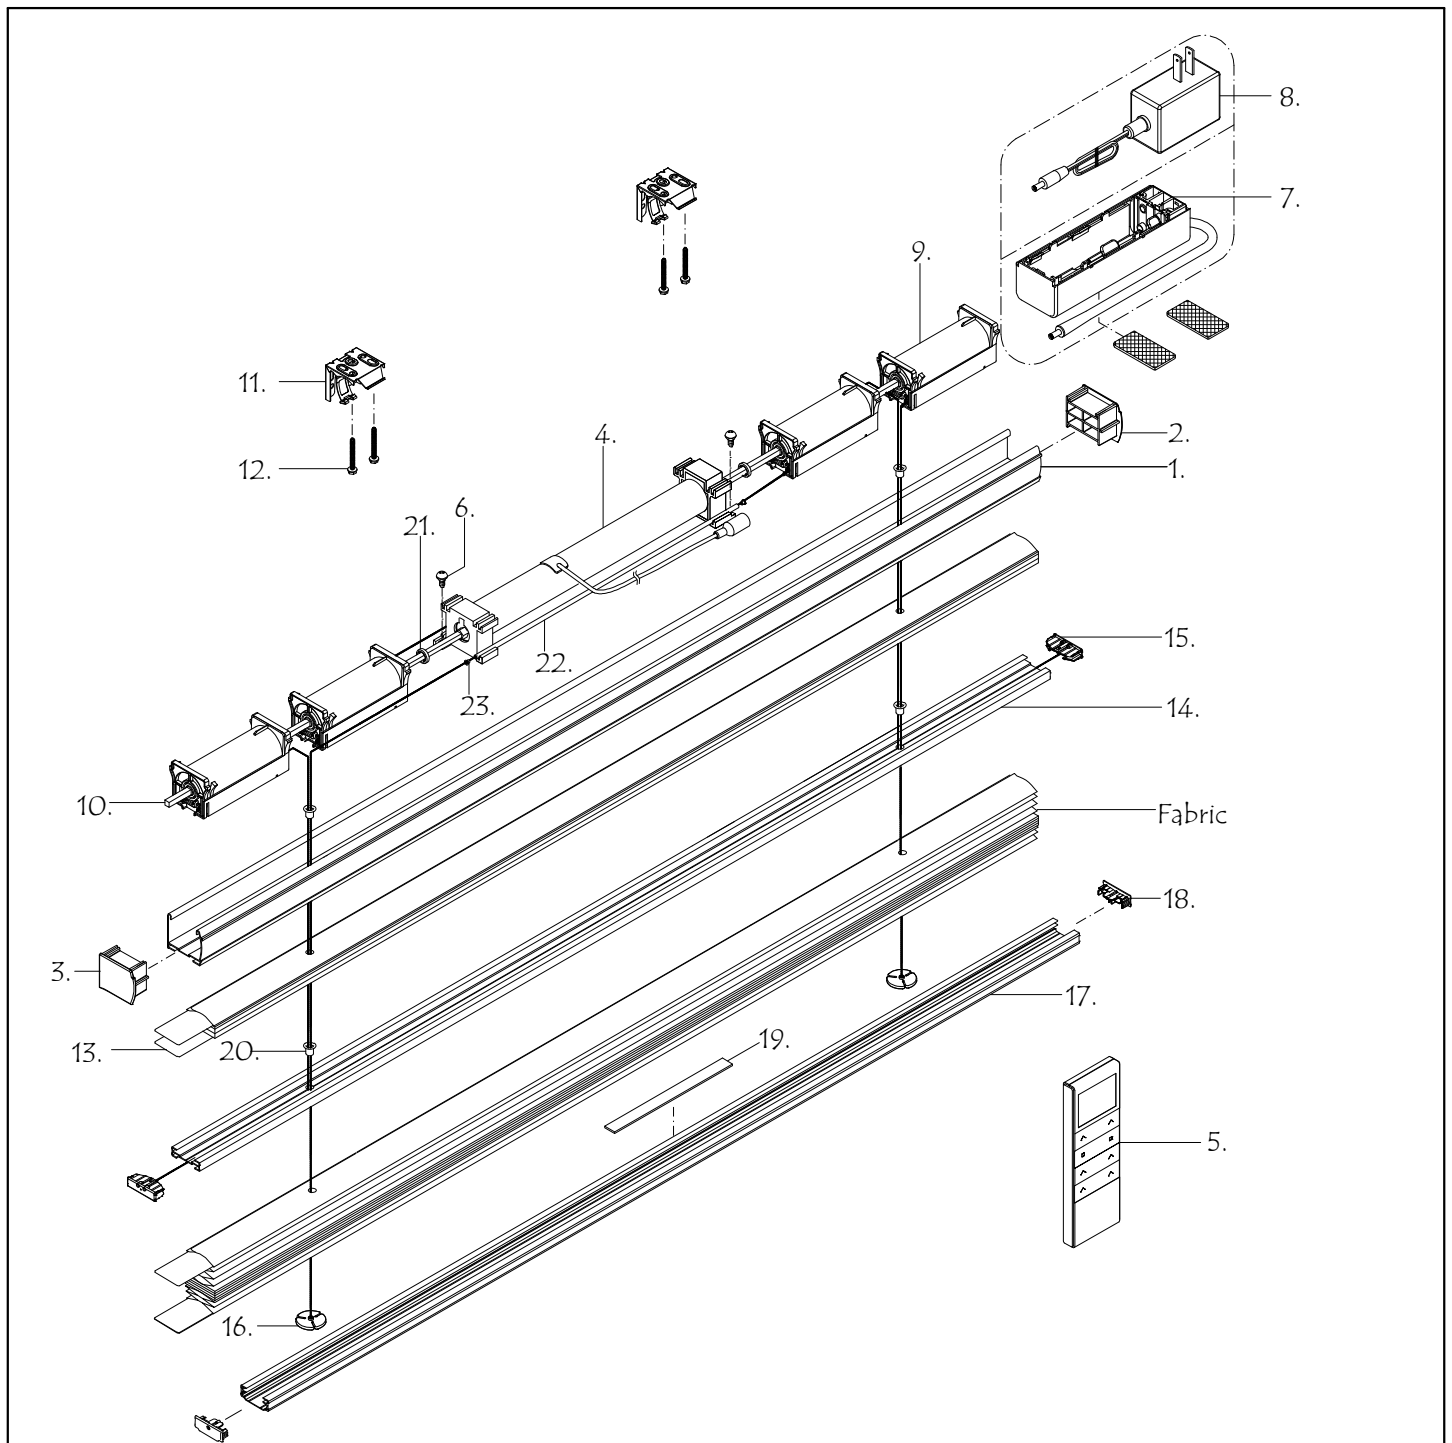

Simple Touch Remote Top Down Bottom Up Exploded View

1	PLP309	Alu. Head Rail PL ₃ (12"/pc) (Colored)	13	PLP307	Rail Insert PL ₃ (Plastic in Coil)
2	PLP311RN	Head Rail End Cap (Right) PL ₃ (Colored)	14	PLP327R	Alu. Middle Rail PL ₃ (12"/pc) (Colored)
3	PLP311LN	Head Rail End Cap (Left) PL ₃ (Colored)	15	PLP317	Mid. Rail End Cap PL ₃ (Colored)
4	STP029	Motor ST	16	PLP1011	Fix Button PL ₁ (Plastic)
5	STP030	Remote Control ST	17	PLP310	Alu. Bottom Rail PL ₃ (12"/pc) (Colored)
6	2232152	Screw for Head Rail (Zinc Plated)	18	PLP314N	Bottom Rail End Cap PL ₃ (Colored)
7	STP002	Battery Box ST	19	PLP107P	Weights With Double Face Tape PL ₁ (4"/PC),(8"/PC),(12"/PC)
8	STP005W2A	Power Adaptor ST	20	PLP118S	Eyelet PL ₁
9	STP031	Cordless Module Housing ST (Without Spring)	21	VBP2020	Tilter Rod End Washer 2T ₂ (Stainless)
10	VBP2015	Tilter Rod 2T ₂ (11.48"/pc) (Zinc Plated)	22	ZBP011	Supporting Rod ZB (Plastic)
11	PLP312RN	Mounting Bracket PL ₃ (Zinc Plated)	23	PLP121	Eyelet PL ₁
12	2233022	Screw for Mounting Bracket (Zinc Plated)			