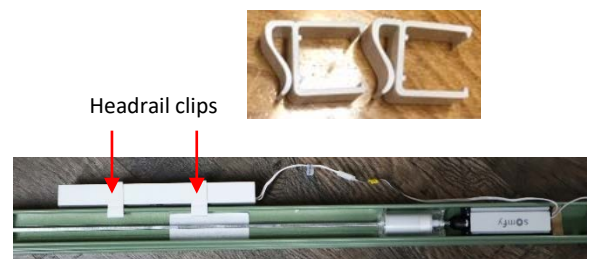

Mounting option2.

Headrail Clips - Mount rechargeable battery pack to the back of the headrail