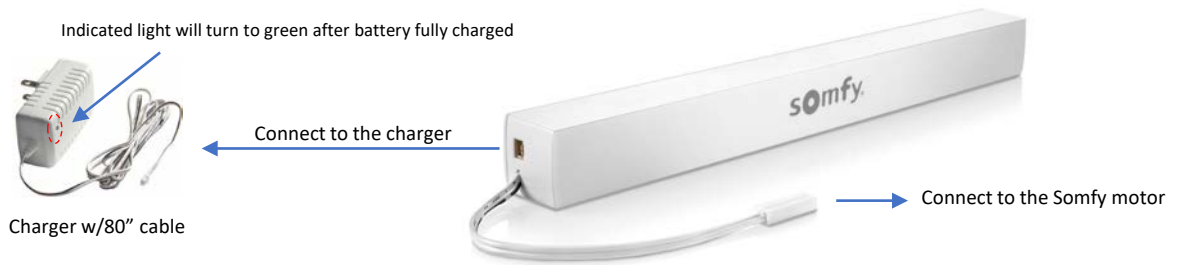

somfy® Rechargeable Battery Pack