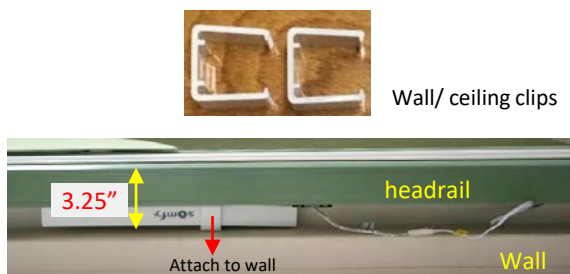

Mounting option1.

Wall Clips - Mount rechargeable battery pack to the wall