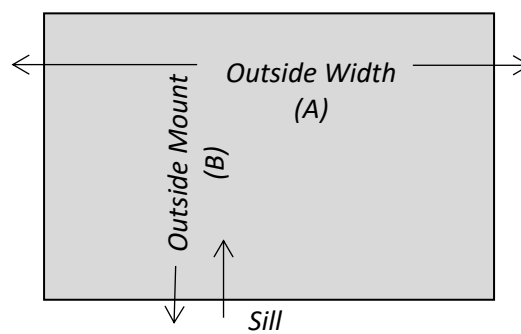

Outside mount

Measure exact width and height of the area to be covered. It is recommended that blinds overlap the window opening by at least 1 1/2" on each side to insure privacy and control sunlight. (See A outside mount). When installation is designed for "no sill," allow the blind to overlap the bottom of the window casing by at least 1 1/2". Blinds will be made to exact measurements given. NOTE: The finished blind length may have a tolerance of based on product.

CACO will not make any deductions for measurements submitted as outside mount.