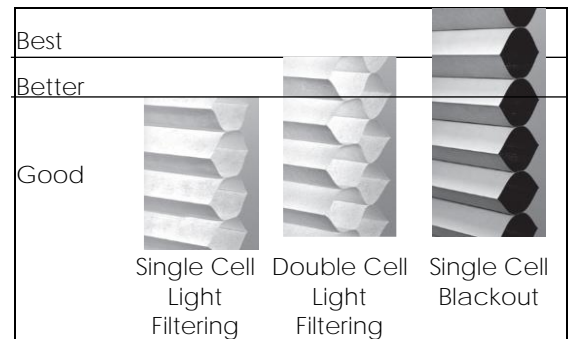

LIGHT FILTERING FABRICS

- Transmit filtered light with no view through the shade
- Provide moderate privacy
- Available in 3/4", 9/16" and 1 1/4" Single Cell, 7/16" Double Cell and 3/4" Cell-in-a-Cell Fabrics

BLACKOUT FABRICS

- Blocks 99% of outside light
- Provides complete privacy and light control
- Available in 3/4", 9/16" and 1 1/4" Single Cell

ENERGY EFFICIENCY

Cellular shades are among the most energy-efficient window coverings available. The insular property of cellular fabric is attributed to its unique cellular construction creating a barrier of chambers designed to reduce heat and the damaging effects of UV light. Our premium cellular fabrics are categorized into three simple levels of energy efficiency to help you maximize your budget and the comfort in your home.