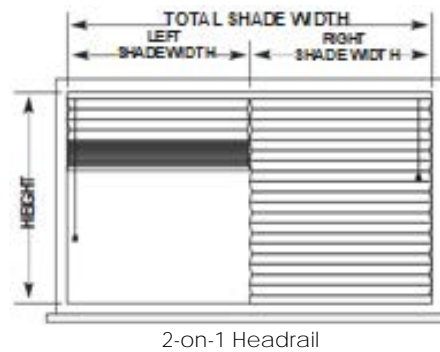

Style Options

Boone Collection Cellular Shades

Headrail and Stacking Chart

Cordless shades pictured for headrail and bracket comparison. Additional shade selections will vary from based on components needed for operation. Bottom rails and middle rails will match headrail sizes.