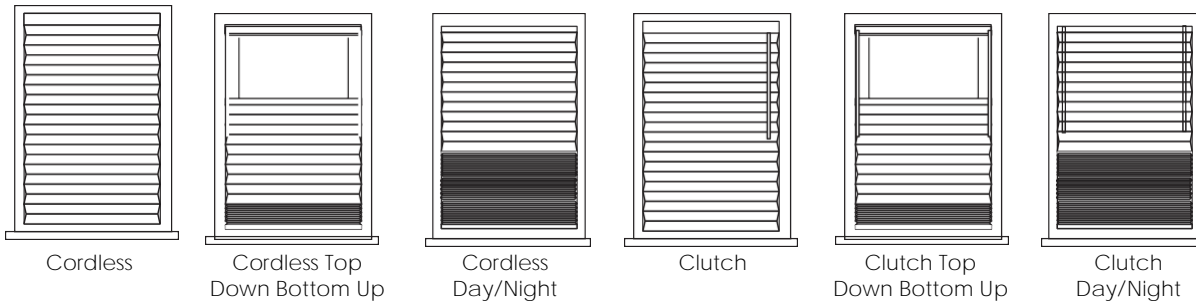

BLACKOUT FABRICS

- Blocks 99% of outside light
- Provides complete privacy and light control
- Available in 3/4", 9/16" and 1 1/4" Single Cell

ENERGY EFFICIENCY

Cellular shades are among the most energy-efficient window coverings available. The insular property of cellular fabric is attributed to its unique cellular construction creating a barrier of chambers designed to reduce heat and the damaging effects of UV light. Our premium cellular fabrics are categorized into three simple levels of energy efficiency to help you maximize your budget and the comfort in your home.

Style Options

Boone Collection Cellular Shades

Headrail and Stacking Chart

Cordless shades pictured for headrail and bracket comparison. Additional shade selections will vary from based on components needed for operation. Bottom rails and middle rails will match headrail sizes.